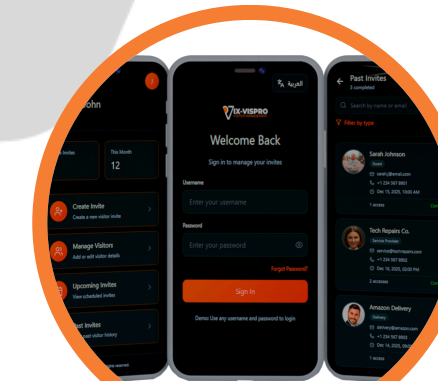

Walk-In Visitor Flow

Why IX-Vispro?

IX-VISPRO delivers fast, secure visitor management with smart check-ins, real-time tracking, and seamless integration with existing systems like access control and CCTV. Fully customizable and scalable, it's built with in-house hardware and software for reliability you can trust.

Reduce wait times, improve security, and gain complete visibility of every visitor, across people, vehicles, and access points.

Contact Us

Ready to upgrade your visitor management? Contact us today.

-  +971 4 263 8186
-  info@ixvispro.com
-  www.ixvispro.com

EFFORTLESS Entry ENHANCED Security

VISPRO-SG
SMART
PEDESTRIAN GATE

VISPRO-SW
VISPRO
SOFTWARE

VISPRO-PL
PARK LOCK

VISPRO-IDS
INTERCOM DOOR
STATION

VISPRO-ID
ID VERIFICATION
DEVICES

VISPRO-OP
OPERATOR
STATION

VISPRO-OAS
OPERATOR
ASSISTED
REGISTRATION
STATION

VISPRO-MAPP-R
VISPRO MOBILE APP

VISPRO-MRT
MEETING ROOM
TERMINAL

OUR PRODUCTS

VISPRO-KIOSK
SELF-
REGISTRATION
KIOSK

VISPRO-EAC
ELEVATOR
ACCESS
TERMINAL

VISPRO-VST
VEHICLE SMART
TERMINAL