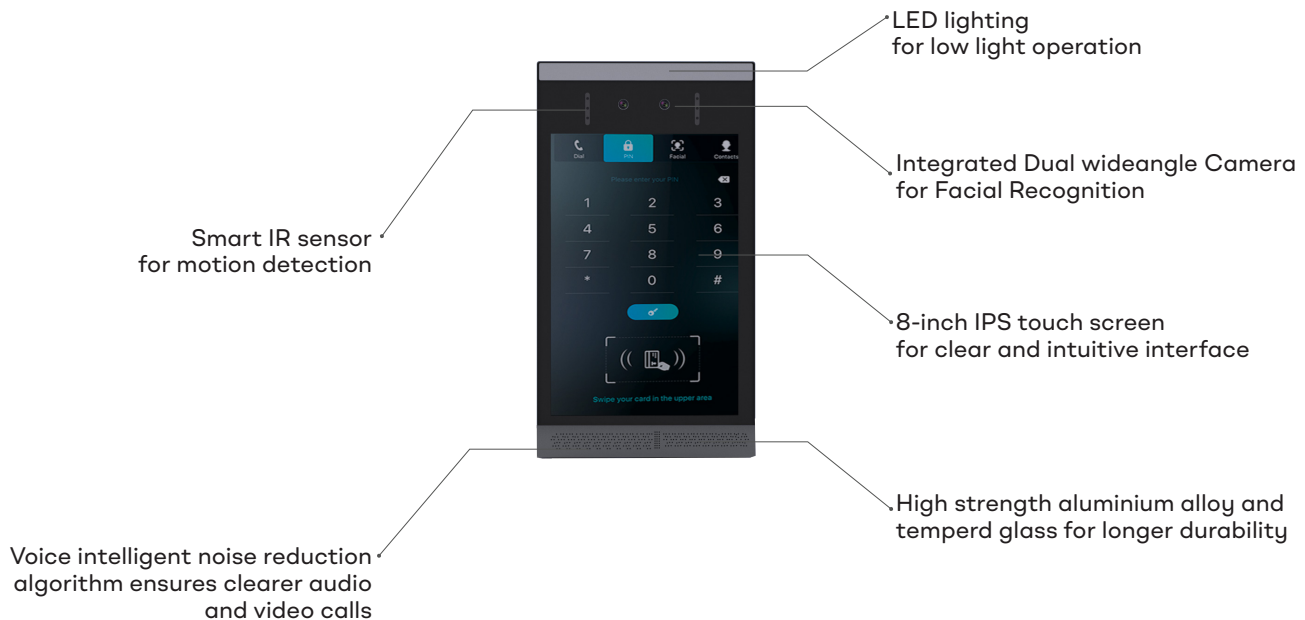

INTERCOM DOOR STATION

VISPRO-IDS is a smart intercom door station designed for secure access and convenient entry communication. Featuring advanced facial recognition with anti-spoofing, HD audio-video interaction, and support for multiple access methods, including Face ID, QR, RFID Cards, PIN, and remote unlocking. It integrates seamlessly with the VISPRO ecosystem to deliver flexible, reliable access control for modern & residential facilities.

- ◆ 8-inch IPS touch interface delivering clear, responsive, and intuitive user interaction at entry points
- ◆ Dual-camera facial recognition with advanced anti-spoofing for secure and reliable identity verification
- ◆ Multi-credential access supporting Face ID, QR codes, RFID cards, PIN, and remote unlocking
- ◆ Intelligent noise-reduction audio ensuring clear two-way communication even in noisy outdoor environments
- ◆ Industrial-grade construction combining tempered glass and aluminum alloy for long-term durability
- ◆ High-protection outdoor rating with IP66 weather resistance and IK07 impact protection for harsh environments

TECHNICAL FEATURES

GENERAL

Communication

Ethernet

Access Card Number

10,000

Display

8-inch IPS Touch Screen,
800×1280 Resolution

123.8 mm x 20.5 mm x 240mm

Material

Aluminum

Installation

Wall-Mounted

Color

Gunmetal

ELECTRICAL