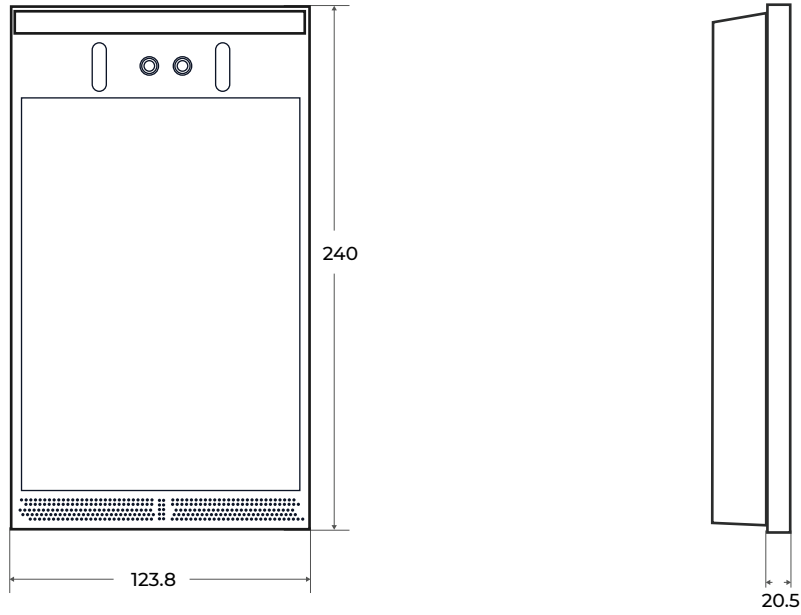

Camera

2 MP Colour 2 MP IR Camera

Speaker

2 W

Wiegand Interface

Wiegand 26 / 34

MECHANICAL

Dimension (L x W x H)

123.8 mm x 20.5 mm x 240mm

Material

Aluminum

Installation

Wall-Mounted

Color

Gunmetal

ELECTRICAL

Note: all units are in mm

ORDERING INFO

VISPRO-IDS : INTERCOM DOOR STATION